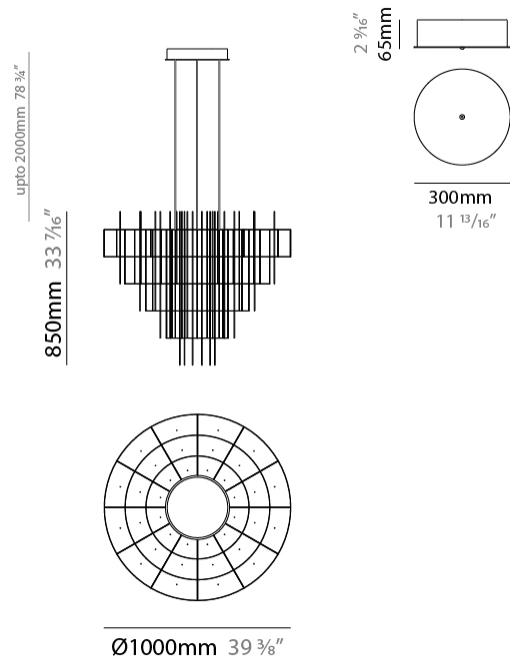

SPY 100 SUSPENSION

D101886-

base number	LED	Color	Finish
	Dimming	Temperature	Options

1. To build a product code in our configurator select the specify button on the base model # product page
2. To build a manual product code on this datasheet choose from the options listed below in blue font and add the suffix to the base model #

GENERAL

Series: Spy
Subseries: Spy 100
Brand: Quasar
Division: Design
Mounting Type: Suspension
Mounting Location: Ceiling
Subcategory: Ambient

PHYSICAL

Shape: Abstract
Diameter (mm): 1000
Diameter (in): 39 ³/₈
Height (mm): 850
Height (in): 33 ⁷/₁₆
Max. Overall Height (mm): 2850
Max. Overall Height (in): 112 ³/₁₆
Light Distribution: Omnidirectional
Weight (kg): 6
Weight (lbs): 13.23
Fixture Finish: NIC / BRA / BBR
Fixture Material: Metal
Cable Details: 2000mm Cable
Upon Request: Custom Sizes

ELECTRICAL

Lamp Type: LED
Input Wattage (W): 64
Dimming: Non-Dimming / Phase Dimming (120vac Only)
Driver Included: Yes
Driver Location: Integrated
Driver Type: Constant Voltage - 120/277Vac
Driver Class: Class 2
Input Voltage (V): 120 - 277
Output Voltage (V): 12
Upon Request: (Not included - see components) Integral: 0-10Vdc dimming

LED

Number of LEDs: 168
Color Temperature (°K): 2400 / 2800
Max. Delivered Lumen (lm): 5040 (2800K)
CRI: >90 CRI
Lamp Life (hrs): 50000

OPTICAL

RATINGS AND CERTIFICATIONS

Certified By: Certified for North American Standards
IP rating: IP20