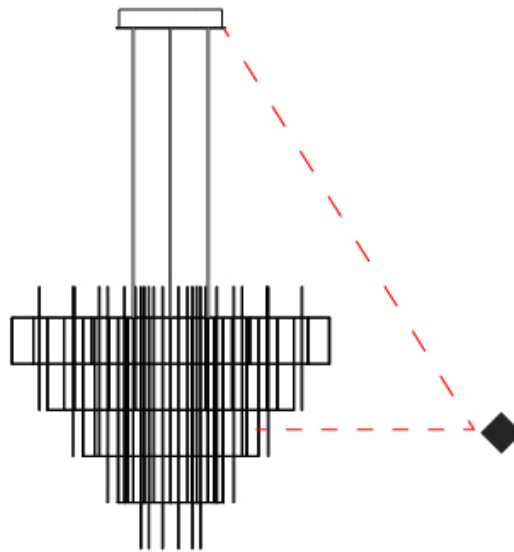

SPY 100 SUSPENSION

D101886-

PROJECT	_____
TYPE	_____
SPECIFIER	_____
QUANTITY	_____
DATE	_____

D