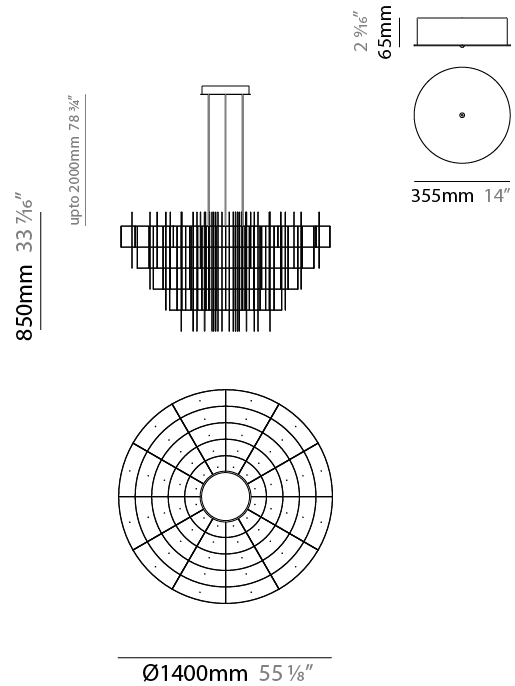

SPY 140H4 SUSPENSION

D101887-

base number   LED Dimming   Color Temperature   Finish Options

1. To build a product code in our configurator select the specify button on the base model # product page
2. To build a manual product code on this datasheet choose from the options listed below in blue font and add the suffix to the base model #

GENERAL

Series: Spy
Subseries: Spy 140H4
Brand: Quasar
Division: Design
Mounting Type: Suspension
Mounting Location: Ceiling
Subcategory: Ambient

PHYSICAL

Shape: Abstract
Diameter (mm): 1400
Diameter (in): 55 1/8
Height (mm): 850
Height (in): 33 7/16
Max. Overall Height (mm): 2850
Max. Overall Height (in): 112 3/16
Light Distribution: Omnidirectional
Weight (kg): 8
Weight (lbs): 17.64
[Fixture Finish: NIC / BRA / BBR](#)
Fixture Material: Metal
Cable Details: 2000mm Cable
Upon Request: Custom Sizes

ELECTRICAL

Lamp Type: LED
Input Wattage (W): 158.4
[Dimming: Non-Dimming / Phase Dimming (120vac Only)](#)
Driver Included: Yes
Driver Location: Integrated
Driver Type: Constant Voltage - 120/277Vac
Driver Class: Class 2
Input Voltage (V): 120 - 277
Output Voltage (V): 12

LED

Number of LEDs: 264
[Color Temperature (°K): 2400 / 2800](#)
Max. Delivered Lumen (lm): 7920 (2800K)
CRI: >90 CRI
Lamp Life (hrs): 50000

OPTICAL

RATINGS AND CERTIFICATIONS

Certified By: Certified for North American Standards
IP rating: IP20

PROJECT _____
TYPE _____
SPECIFIER _____
QUANTITY _____
DATE _____